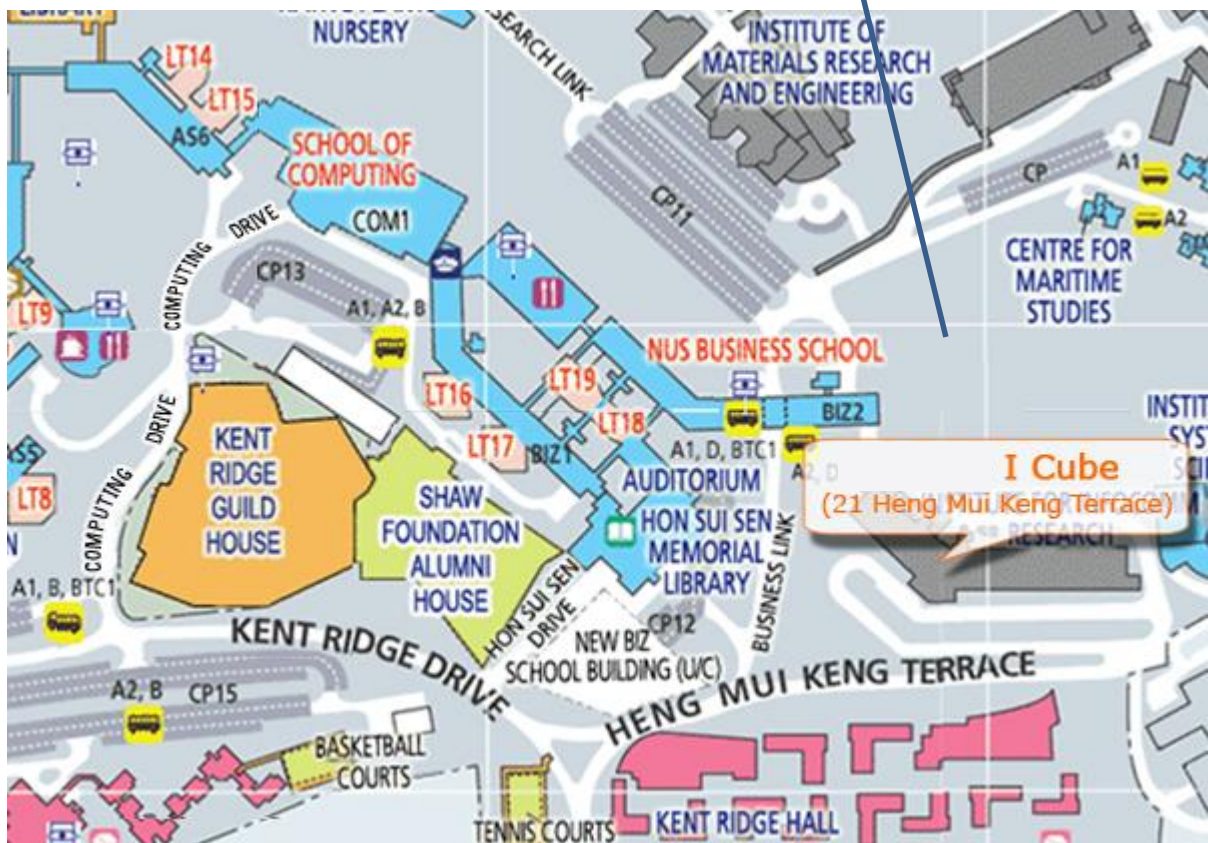

Getting to I3 or ICube Auditorium, National University of Singapore

Level 1, 21 Heng Mui Keng Terrace, Singapore 119613

[Download Kent Ridge Campus Map \(PDF file\)](#)

BY PUBLIC TRANSPORT (BUS)

- Take SBS Service 95, 96 or 151 and transfer to A1 NUS Internal Shuttle Bus on campus at NUS Central Library or other A1 bus stops. Please refer to the above map.

BY PUBLIC TRANSPORT (MRT)

From Kent Ridge MRT Station

- From Kent Ridge MRT station, take Exit A and turn right to walk along the covered walkway to Bus Stop 3 (do not cross to the other side of road through underpass).
- Take the NUS free internal shuttle bus service A1 or A1E and alight at NUS Business School (BIZ 2 stop). [Click here](#) to view the shuttle bus route.
- Cross the road and walk towards the bus stop opposite the bus stop which you alighted. Continue walking in same direction as the traffic along the covered walkway till you reach a staircase going up on your left.

BY DRIVING

From the City, Ayer Rajah Expressway (AYE)

- From the city, take Ayer Rajah Expressway (AYE) West-Bound, exit left into CLEMENTI ROAD.
- Continue down CLEMENTI ROAD for around 1km till you reach entrance B.
- Turn left from CLEMENTI ROAD into entrance B. It is also called KENT RIDGE CRESCENT.
- Make an IMMEDIATE right turn into KENT RIDGE DRIVE.
- Continue down the road, you will see on your right NUSS GUILD HOUSE, SHAW FOUNDATION ALUMNI HOUSE and NUS BUSINESS SCHOOL - MOCHTAR RIADY BUILDING and a junction.
- Continue straight after this junction and KENT RIDGE DRIVE will be renamed HENG MUI KENG TERRACE after the junction.
- Immediately after the junction, I3 or ICube Building is on your left on a little hill.
- Turn left again to enter Carpark 12 B in front of I3 or ICube Building.