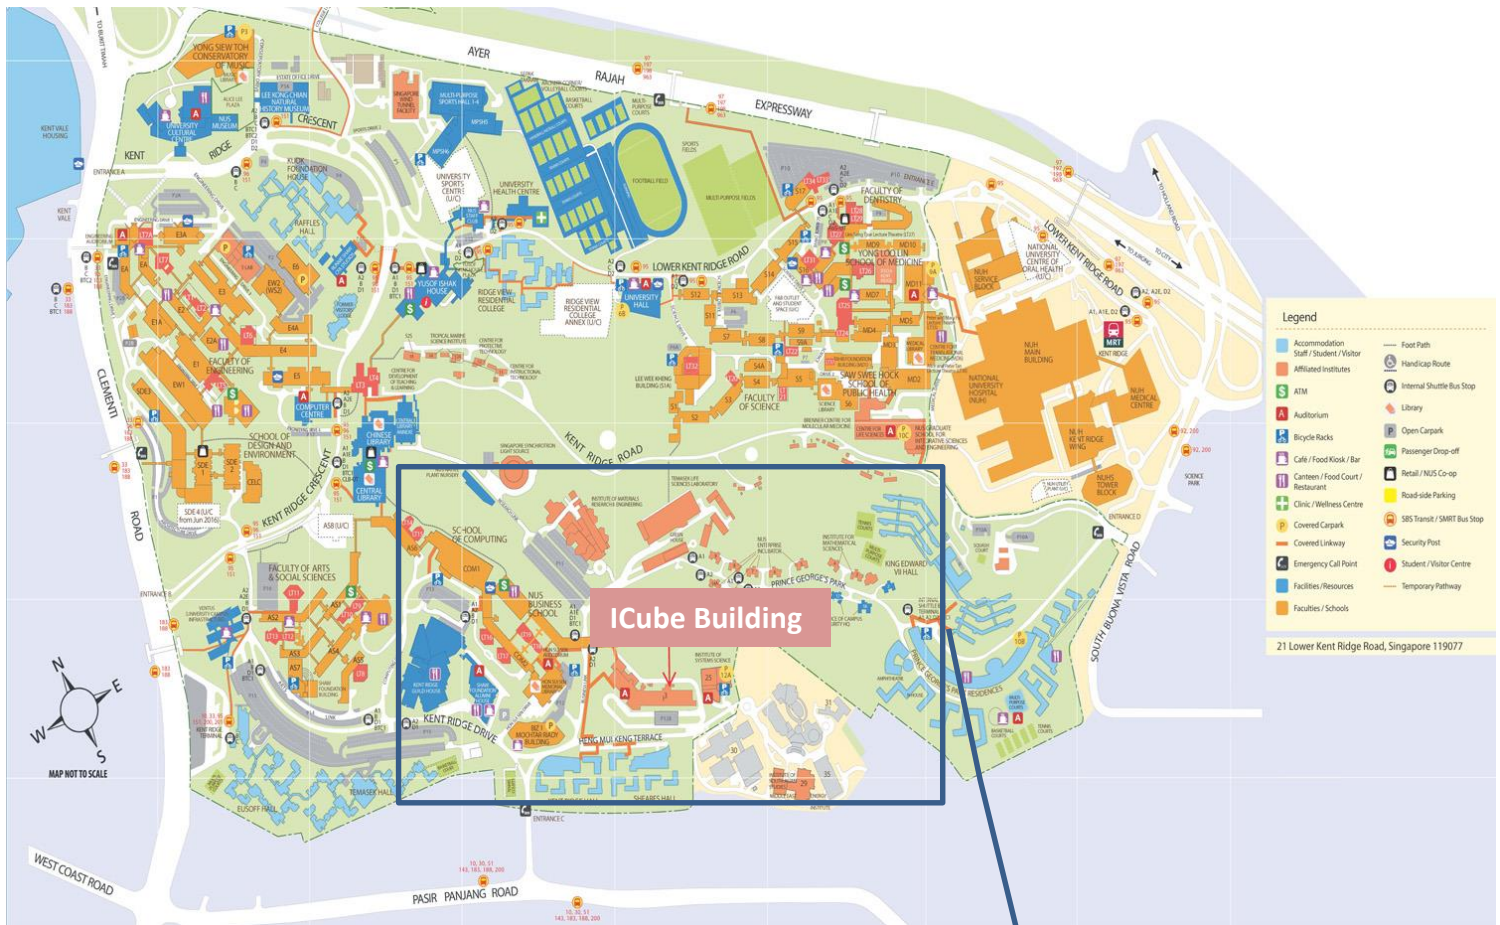

Getting to I3 or ICube Auditorium, National University of Singapore

Level 1, 21 Heng Mui Keng Terrace, Singapore 119613

[Download Kent Ridge Campus Map \(PDF file\)](#)

BY PUBLIC TRANSPORT (BUS)

- Take SBS Service 95, 96 or 151 and transfer to A1 NUS Internal Shuttle Bus on campus at NUS Central Library or other A1 bus stops. Please refer to the above map.

BY PUBLIC TRANSPORT (MRT)

From Kent Ridge MRT Station

- From Kent Ridge MRT station, take Exit A and turn right to walk along the covered walkway to Bus Stop 3 (do not cross to the other side of road through underpass).
- Take the NUS free internal shuttle bus service A1 or A1E and alight at NUS Business School (BIZ 2 stop). [Click here](#) to view the shuttle bus route.
- Cross the road and walk towards the bus stop opposite the bus stop which you alighted. Continue walking in same direction as the traffic along the covered walkway till you reach a staircase going up on your left.

From Pasir Panjang Road

- From Pasir Panjang Road, turn into HENG MUI KENG TERRACE.
- Turn right and continue on HENG MUI KENG TERRACE. Immediately after the right turn, I3 or ICube Building is on your left on a little hill.
- Turn left again to enter Carpark 12 B in front of I3 or ICube Building
- Parking:
- Please park at nearest Carpark 12B in front of I3 or ICube Building.